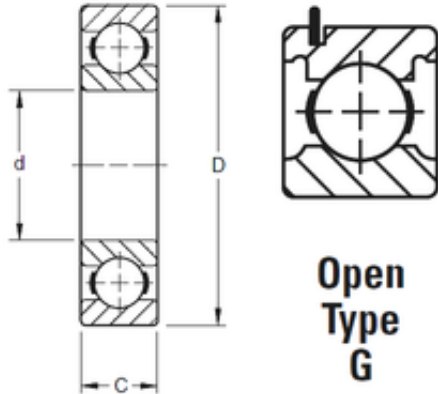

30 mm x 62 mm x 16 mm TIMKEN 206KG Single Row Ball Bearings

Bearing No. 206KG

Size	30x62x16 mm
Bore Diameter	30 mm
Outer Diameter	62 mm
Width	16 mm
d	30 mm
D	62 mm
B	16 mm
C	16 mm
Weight	0,195 Kg
Basic dynamic load rating (C)	22,2 kN

206KG Bearing 2D drawings and 3D CAD models